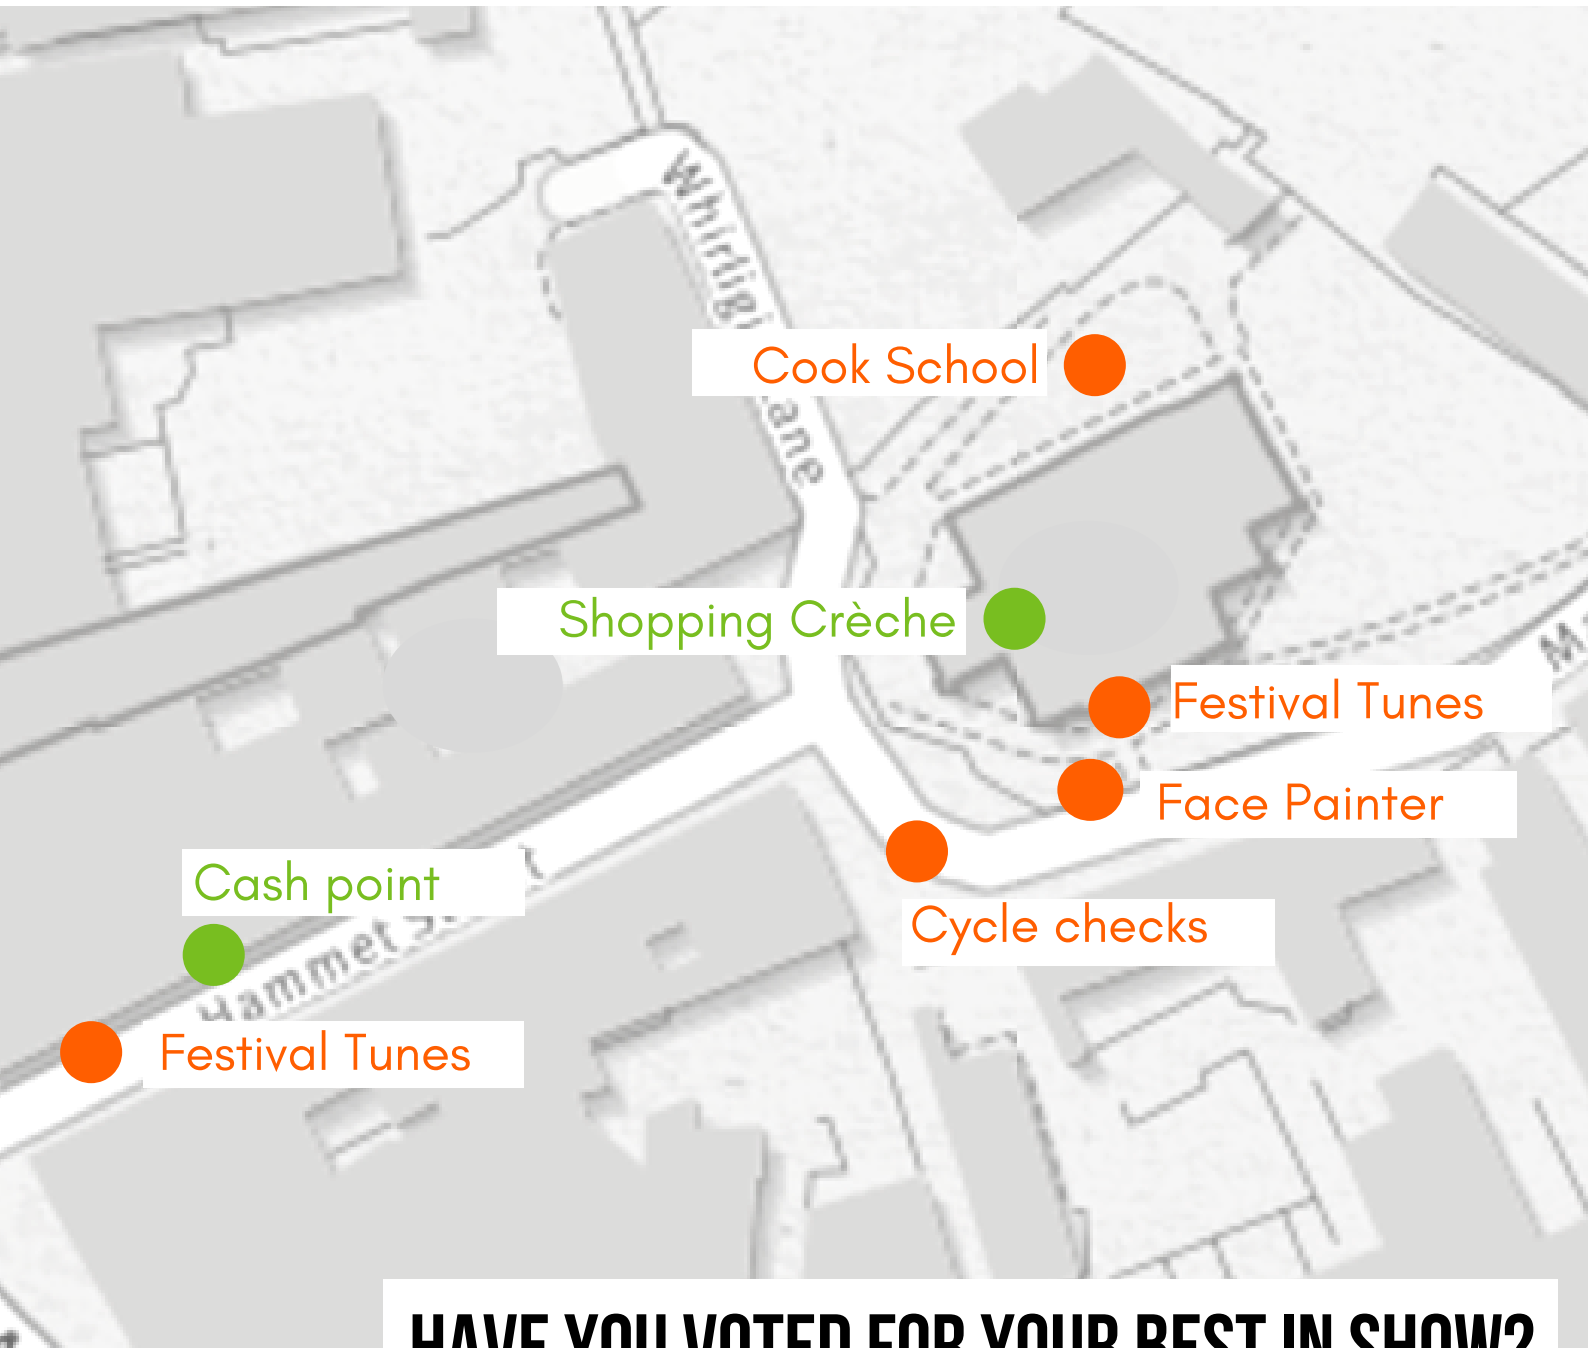

Contact details for all our food
& drink producers are at
www.eatfestivals.org

HAVE YOU VOTED FOR YOUR BEST IN SHOW?

This is printed on recycled paper