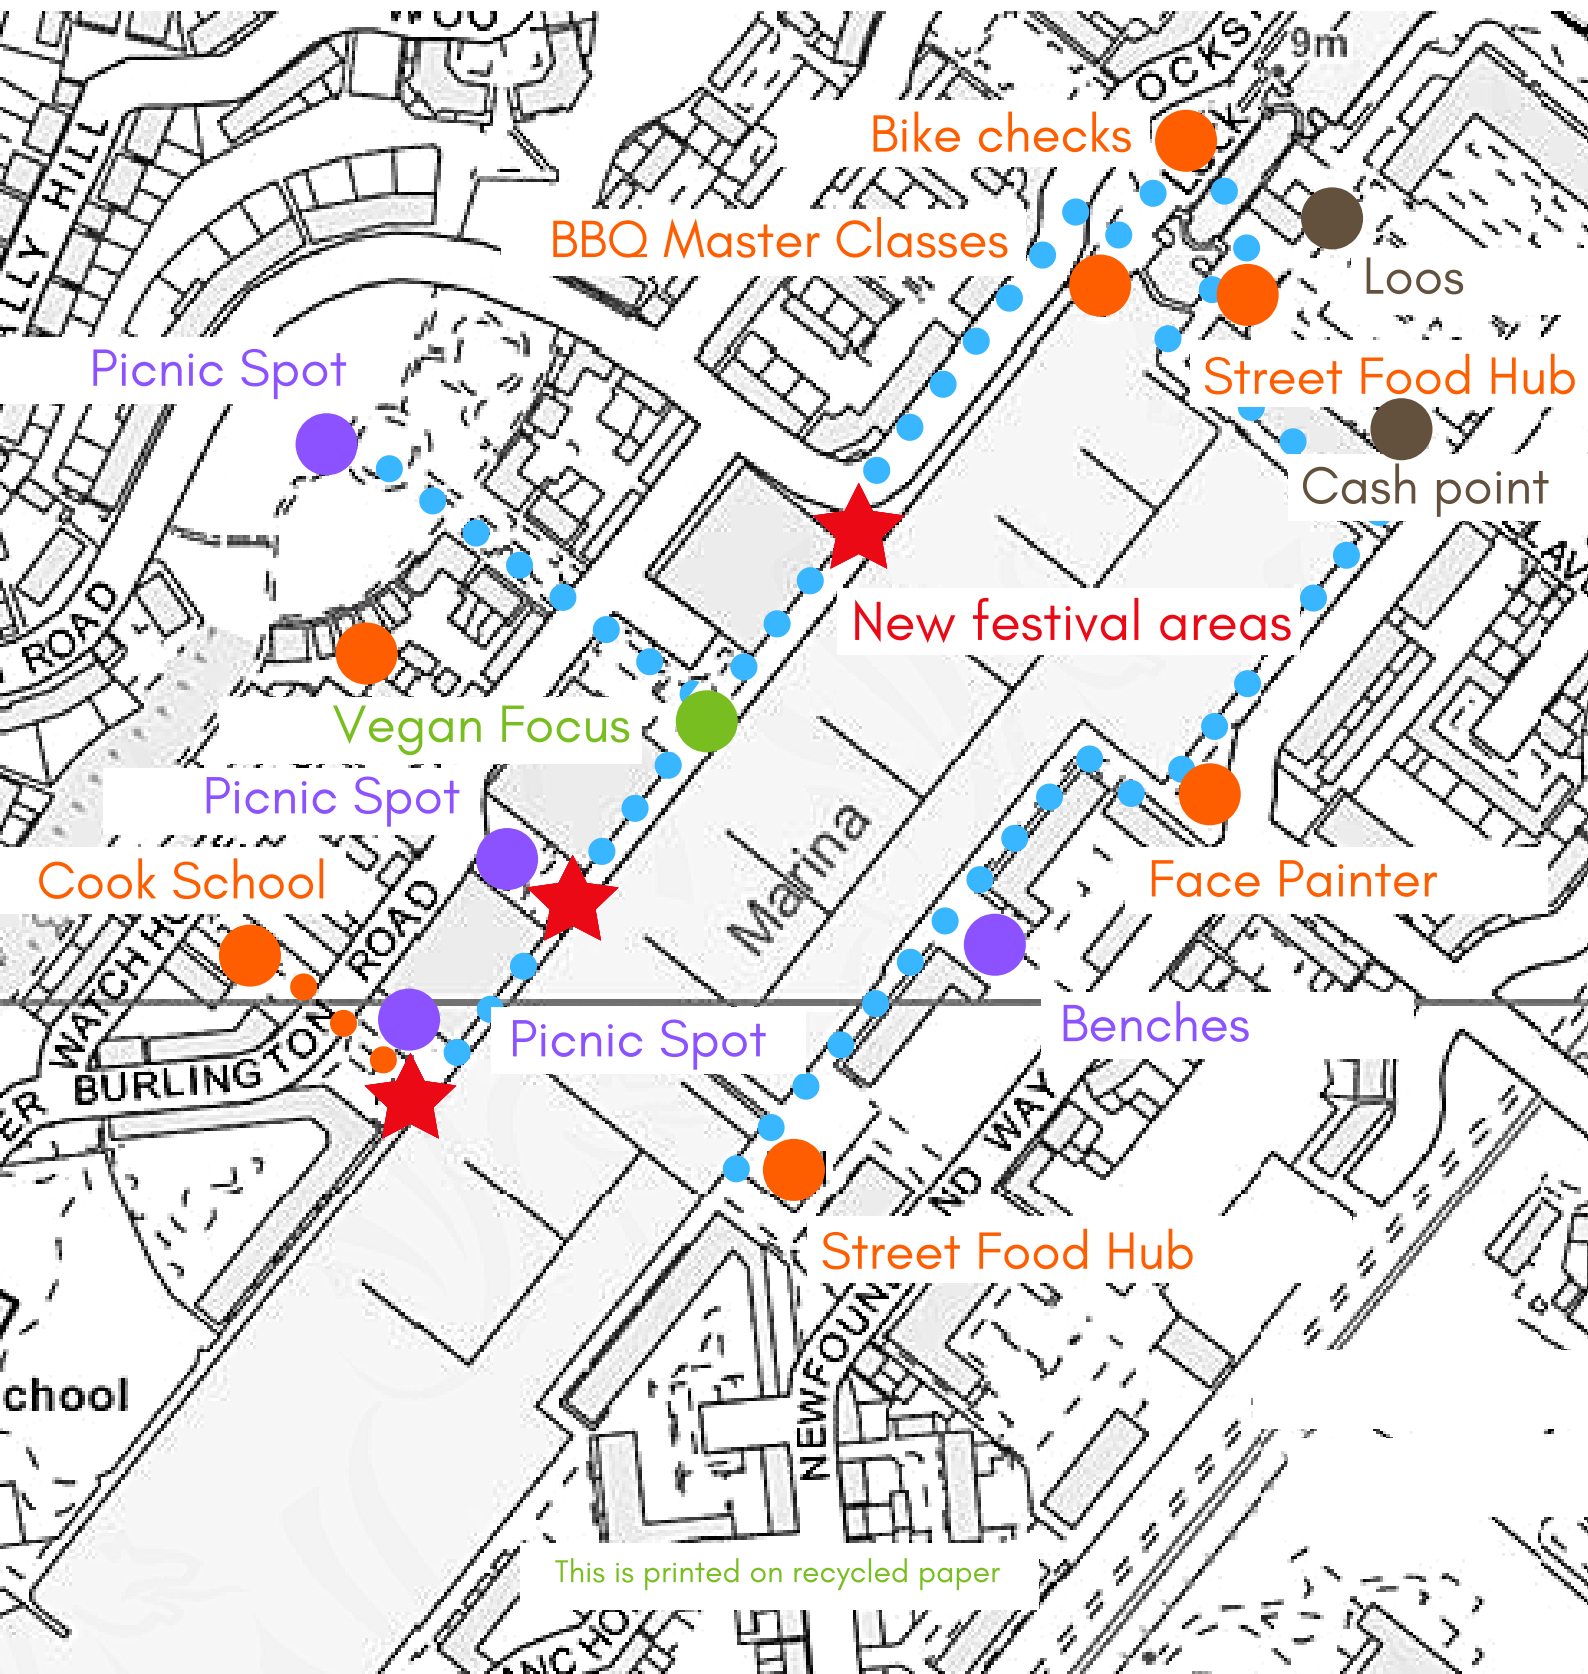

Contact details for all our  
food & drink producers are at  
[www.eatfestivals.org](http://www.eatfestivals.org)

This is printed on recycled paper